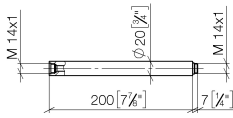

Extension for shower with fixed riser 200 mm - Chrome

IMO

12 120 970

| | | |
|---|--------------------|---------------|
|  | Chrome | 12 120 970-00 |
|  | Brushed Light Gold | 12 120 970-27 |

Fits: IMO, LULU, MADISON, MEM, TARA,
CL.1, LISSÉ, VAIA, META, CYO

Extension for shower with fixed riser 200 mm - Chrome

IMO

12 120 970

12 120 970

mm [inches]

12 120 970

Parts for other
finishes can be found
here: [Brushed Light
Gold](#)

Spare parts list

| No. | Item Number | Name | Quantity used | Delivery time |
|-----|--------------------|-----------|---------------|---------------|
| 1 | 90 14 10 011 00 90 | seal | 1 | 2 |
| 2 | 09 24 04 180-00 | extension | 1 | 60 |