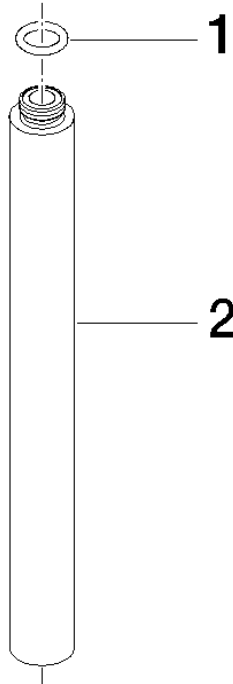

Extension for shower with fixed riser 200 mm - Chrome

IMO

12 120 970

| | | |
|---|--------------------|---------------|
|  | Chrome | 12 120 970-00 |
|  | Brushed Light Gold | 12 120 970-27 |

Fits: IMO, LULU, MADISON, MEM, TARA,
CL.1, LISSÉ, VAIA, META, CYO

Extension for shower with fixed riser 200 mm - Chrome

IMO

12 120 970

12 120 970

mm [inches]

12 120 970

Parts for other
finishes can be found
here: [Brushed Light
Gold](#)

Spare parts list

| No. | Item Number | Name | Quantity used | Delivery time |
|-----|--------------------|-----------|---------------|---------------|
| 1 | 90 14 10 011 00 90 | seal | 1 | 2 |
| 2 | 09 24 04 180-00 | extension | 1 | 60 |